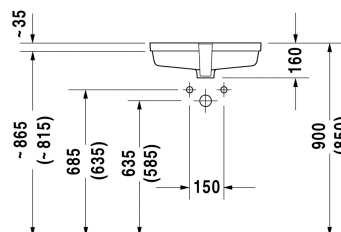

Vero Vanity basin # 0330480000

| < 485 mm > |

Vanity basin	Dimension	Weight	Order number
undercounter basin, with overflow, without tap platform, fixings for installation in wooden consoles included, 485 mm			
Colors			
00 White Alpin			
Variant			
☒	485 x 315 mm	8.200 kilogram	0330480000
Infobox			
Measurements of undercounter models represent interior measurements			
Sanitary ceramics with the special WonderGliss surface finish will remain clean and attractive-looking for a long time to come. When ordering WonderGliss please add a "1" as eleventh digit to the model number.			
Accessory for ceramics			
Fixing for stone countertops, (with the exception of # 046651)		0.200 kilogram	005028
Accessory			
Push-open waste for washbasins with overflow		0.400 kilogram	005052
Design Siphon		1.500 kilogram	005036

All drawings contain the necessary measurements which are subject to standard tolerances. They are stated in mm and are non-binding. Exact measurements, in particular for customised installation scenarios, can only be taken from the finished piece.