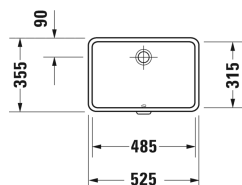

Vero Vanity basin # 0330480000

| < 485 mm > |

Vanity basin	Dimension	Weight	Order number
undercounter basin, with overflow, without tap platform, fixings for installation in wooden consoles included, 485 mm			
Colors			
00 White Alpin			
Variant			
☒	485 x 315 mm	8.200 kilogram	0330480000
Infobox			
Measurements of undercounter models represent interior measurements			
Sanitary ceramics with the special WonderGliss surface finish will remain clean and attractive-looking for a long time to come. When ordering WonderGliss please add a "1" as eleventh digit to the model number.			
Accessory for ceramics			
Fixing for stone countertops, (with the exception of # 046651)		0.200 kilogram	005028
Accessory			
Push-open waste for washbasins with overflow		0.400 kilogram	005052
Design Siphon		1.500 kilogram	005036

All drawings contain the necessary measurements which are subject to standard tolerances. They are stated in mm and are non-binding. Exact measurements, in particular for customised installation scenarios, can only be taken from the finished piece.